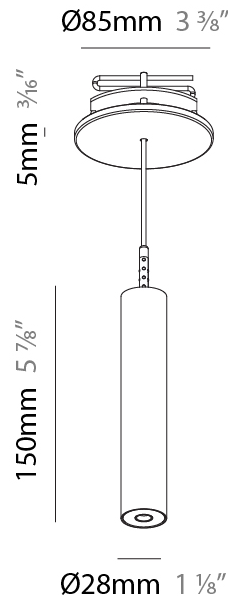

ELECTRICAL

Lamp Type: LED (Zhaga Standard)
Input Wattage (W): 6.6
Total Output Wattage (W): 6
Dimming: Tri-Mode (Non-Dimming and Phase Dimming (120Vac only) and 0-10V Dimming)
Driver Included: Yes
Driver Location: External
Driver Type: Constant Current - Universal
Driver Class: Class 2
Housing: ENCP3 w/Quick Connect
Input Voltage (V): 120 - 277
Constant Current (MA): 500

LED

Number of LEDs: 1
Color Temperature (°K): 2700 / 3000 / 4000
Max. Delivered Lumen (lm): 330 / 360 / 380
CRI: >90 CRI
Lamp Life (hrs): 50000
Upon Request: ***3500K available in minimum quantities (larger quantities upon request)

OPTICAL

Optic°: 24 / 32 / 34 / 55 / 58

RATINGS AND CERTIFICATIONS

Certified By: Certified for North American Standards
IP rating: IP20

Zaneen Group Inc. © 2024, T 1800-388-3382, F 416-247-9319, www.zaneen.com

Available for International specifications by adding 'INT' at the end of the existing Model #. For assistance on 'custom' specifications, contact zteam@zaneen.com. In a constant effort to supply the best product, we reserve the right to change specifications or materials without notice. The most recent specification sheets are found at zaneen.com

PROJECT
TYPE
SPECIFIER
QUANTITY
DATE