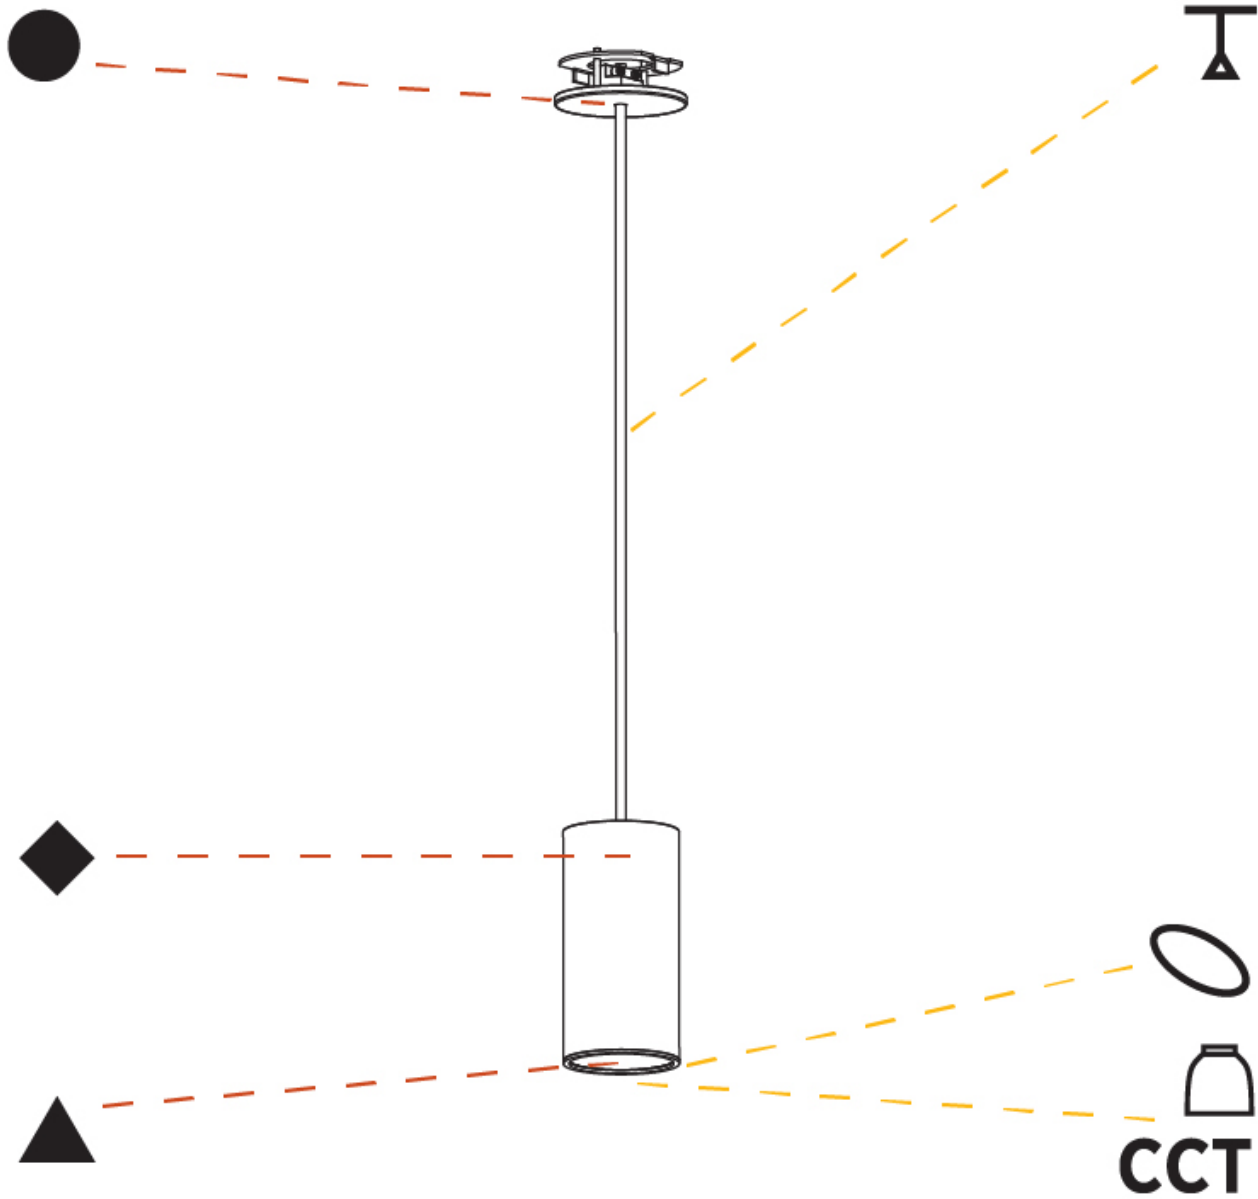

HANGOVER MONOPOINT RECESSED CANOPY SUSPENSION

A300156-

PROJECT
TYPE
SPECIFIER
QUANTITY
DATE

A