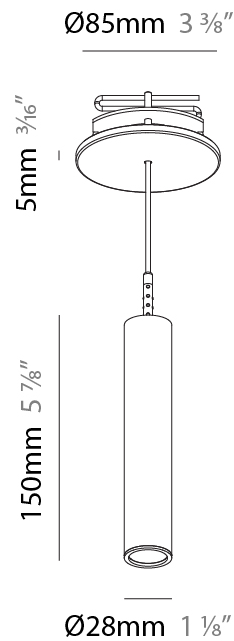

ELECTRICAL

Lamp Type: LED (Zhaga Standard)
Input Wattage (W): 6.6
Total Output Wattage (W): 6
Dimming: Tri-Mode (Non-Dimming and Phase Dimming (120Vac only) and 0-10V Dimming)
Driver Included: Yes
Driver Location: External
Driver Type: Constant Current - Universal
Driver Class: Class 2
Housing: ENCP3 w/Quick Connect
Input Voltage (V): 120 - 277
Constant Current (MA): 500

LED

Number of LEDs: 1
Color Temperature (°K): 2700 / 3000 / 4000
Max. Delivered Lumen (lm): 330 / 360 / 380
CRI: >90 CRI
Lamp Life (hrs): 50000
Upon Request: ***3500K available in minimum quantities (larger quantities upon request)

OPTICAL

Optic°: 24 / 32 / 58

RATINGS AND CERTIFICATIONS

Certified By: Certified for North American Standards

© 2024, T 1800-388-3382, F 416-247-9319, www.zaneen.com

Available for International specifications by adding 'INT' at the end of the existing Model #. For assistance on 'custom' specifications, contact zteam@zaneen.com. In a constant effort to supply the best product, we reserve the right to change specifications or materials without notice. The most recent specification sheets are found at zaneen.com